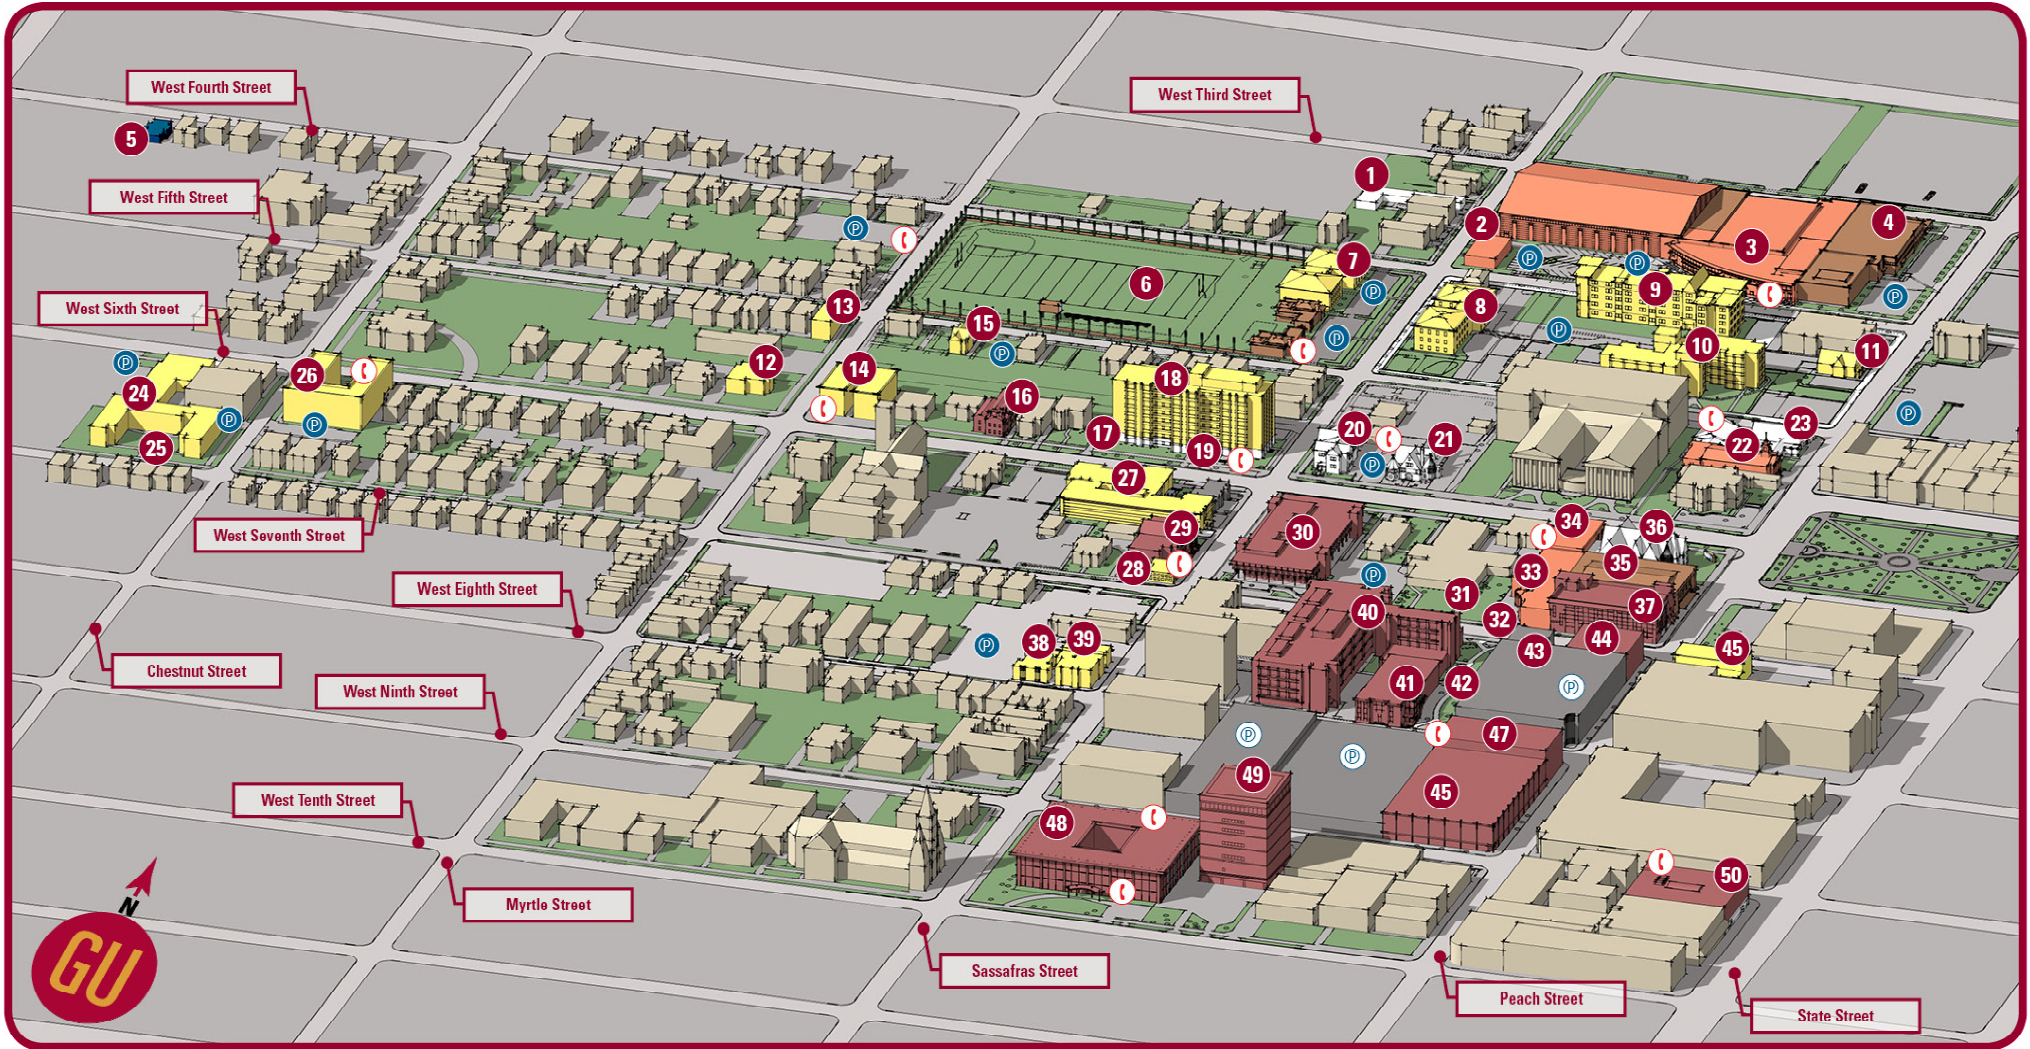

GANNON UNIVERSITY CAMPUS MAP

ADMINISTRATION ○

- 37 Admissions- Global (International)
- 21 Admissions- Graduate
- 20 Admissions- Undergraduate
- 17 Campus Police & Safety
- 43 Campus Services
- 21 Cashier
- 21 Courthouse Commons
- 50 Erie Technology Incubator (ETI)
- 20 Gitnik Manse
- 23 Human Resources
- 36 Old Main
- 1 Physical Plant
- 21 Registrar
- 50 Small Business Development Center (SBDC)

STUDENT SERVICES ●

- 19 Health & Counseling Services
- 2 The Knight Club
- 34 Keim Commons
- 22 Mary, Seat of Wisdom Chapel
- 3 Recreation & Wellness Center
- 23 Student Services Building
- 47 University Bookstore
- 33 Waldron Campus Center

ATHLETIC FACILITIES ●

- 4 Carneval Athletic Pavilion
- 35 Hammermill Center
- 6 McConnell Family Stadium

LANDMARKS

- 42 AJ's Way
- 31 Friendship Green
- 32 Gannon Arch

- Ⓟ Gannon Assigned Parking
- Ⓟ Public Parking

COMMUNITY ●

- 25 Gannon Goodwill Garden
- 5 St. Joseph House of Faith in Action

RESIDENCE ●

- 13 301 & 305 W. Fifth St. Apartments
- 28 632 Sassafras
- 15 Alpha Sigma Tau House
- 12 Bishop Donald W. Trautman House
- 11 Delta Kappa Epsilon House
- 10 Finegan Hall
- 7 Freeman Hall
- 18 Harborview Apartments
- 26 Kenilworth Apartments
- 8 Lubiak Apartments
- 9 North Hall
- 39 Phi Sigma Sigma House
- 45 Walker Building
- 27 Wehrle Hall
- 38 W. Eighth St. Apartments
- 24 West Hall
- 14 Wickford Apartments